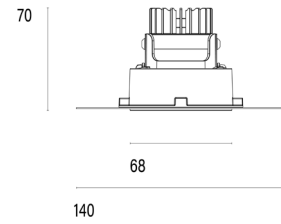

101 06 002300.013

Model

Name	Mono 060 Trimless Type 3
Finish	Structured White
Area	Indoor

System

Power (Luminaire)	6.8W
Power (System)	8W
Voltage	240V-AC
Optics	Rotationally Symmetrical Direct 25°
Colour Temperature	2700°K
Luminous Flux	576lm
TM30	Rf95 Rg103
CRI	Ra98
Lumen Maintenance	L90 B10 50000hrs
Chromacity	<3 McAdam Step Ellipse
Articulation	Fixed
Cut-Out	Round 85mm x 100mm Depth
Ingress Protection	IP44
Control Device	Remote DALI (Included)
Class	III